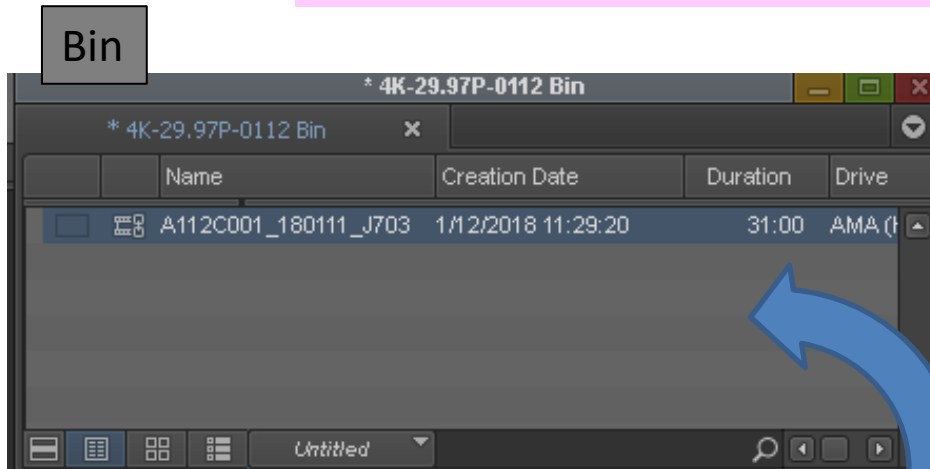

AU-EVA1クリップ取り込みガイド (Win) Media Composer Ver.8.9.4

1/2

ドラッグ & ドロップでBinへ移動する

ソースブラウザー画面

AU-EVA1クリップ取り込みガイド (Win) Media Composer Ver.8.9.4

2/2

インポート完了

The screenshot displays the Avid Media Composer interface. The main window shows a video clip of a Newton's cradle with a snow-capped mountain in the background. A small window titled "4K-29.97P-0112 Bin" is open, showing a table with the following data:

Name	Creation Date	Duration	Drive
A112C001_180111_J703	1/12/2018 11:29:20	31:00	AMA (0)

A larger window titled "Source Browser" is also open, showing a file list with the following data:

Name	Size	Type	Last Modified	Codec	Plug-in	FPS
A112C001_180111_J703.MOV	561.8 MB	MOV File	1/11/2018 10:40...		Not processed	

The Source Browser window has a text box overlaid on it that says "ソースブラウザー画面". The interface also shows various controls and a timeline at the bottom.