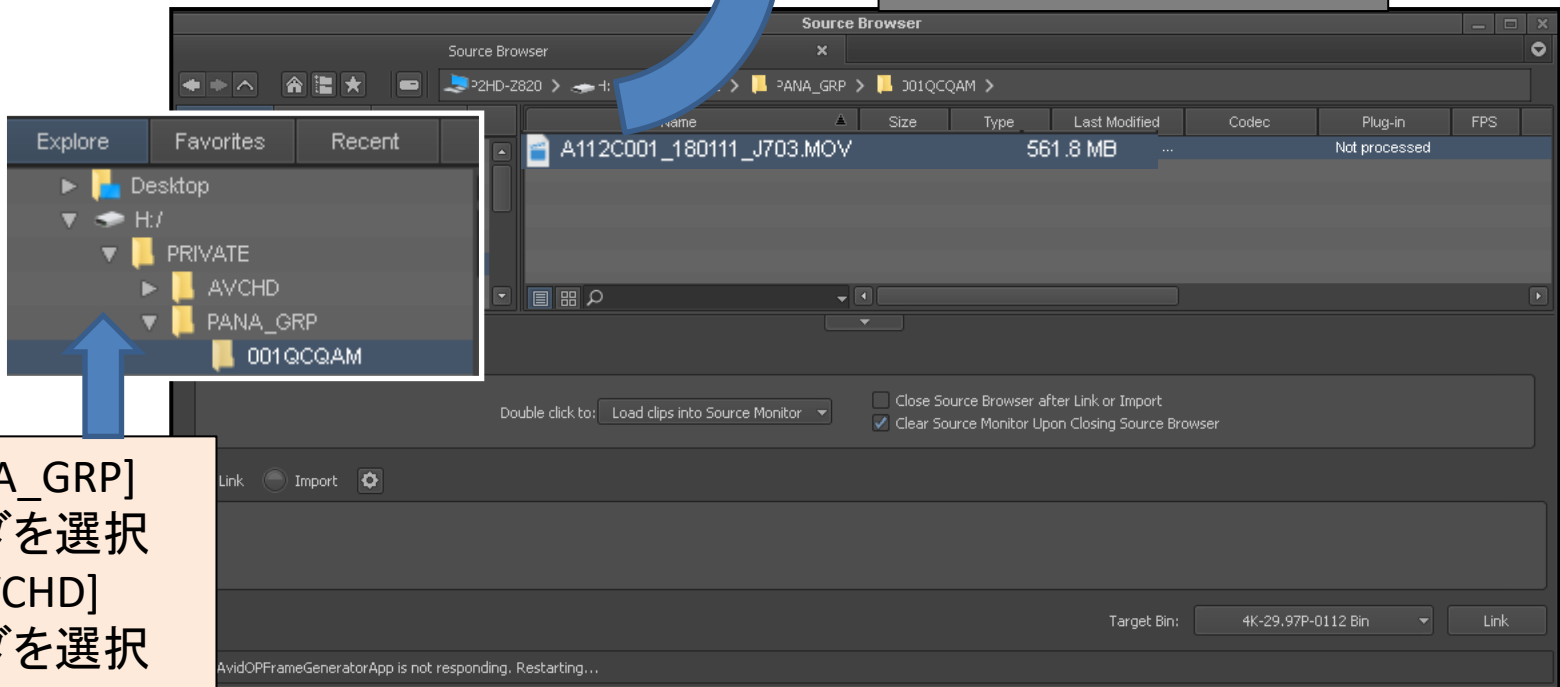

AU-EVA1クリップ取り込みガイド (Win) Media Composer Ver.8.9.4

1/2

ドラッグ & ドロップでBinへ移動する

ソースブラウザー画面

AU-EVA1クリップ取り込みガイド (Win) Media Composer Ver.8.9.4

2/2

インポート完了

The screenshot displays the Avid Media Composer interface. The main window shows a video clip of a Newton's cradle with a snow-capped mountain in the background. A small window titled "4K-29.97P-0112 Bin" is open, showing a table with the following data:

Name	Creation Date	Duration	Drive
A112C001_180111_J703	1/12/2018 11:29:20	31:00	AMA (0)

A larger window titled "Source Browser" is also open, showing a file list with the following data:

Name	Size	Type	Last Modified	Codec	Plug-in	FPS
A112C001_180111_J703.MOV	561.8 MB	MOV File	1/11/2018 10:40...		Not processed	

The Source Browser window has a text box overlaid on it that says "ソースブラウザー画面". The interface also shows various controls and a timeline at the bottom.